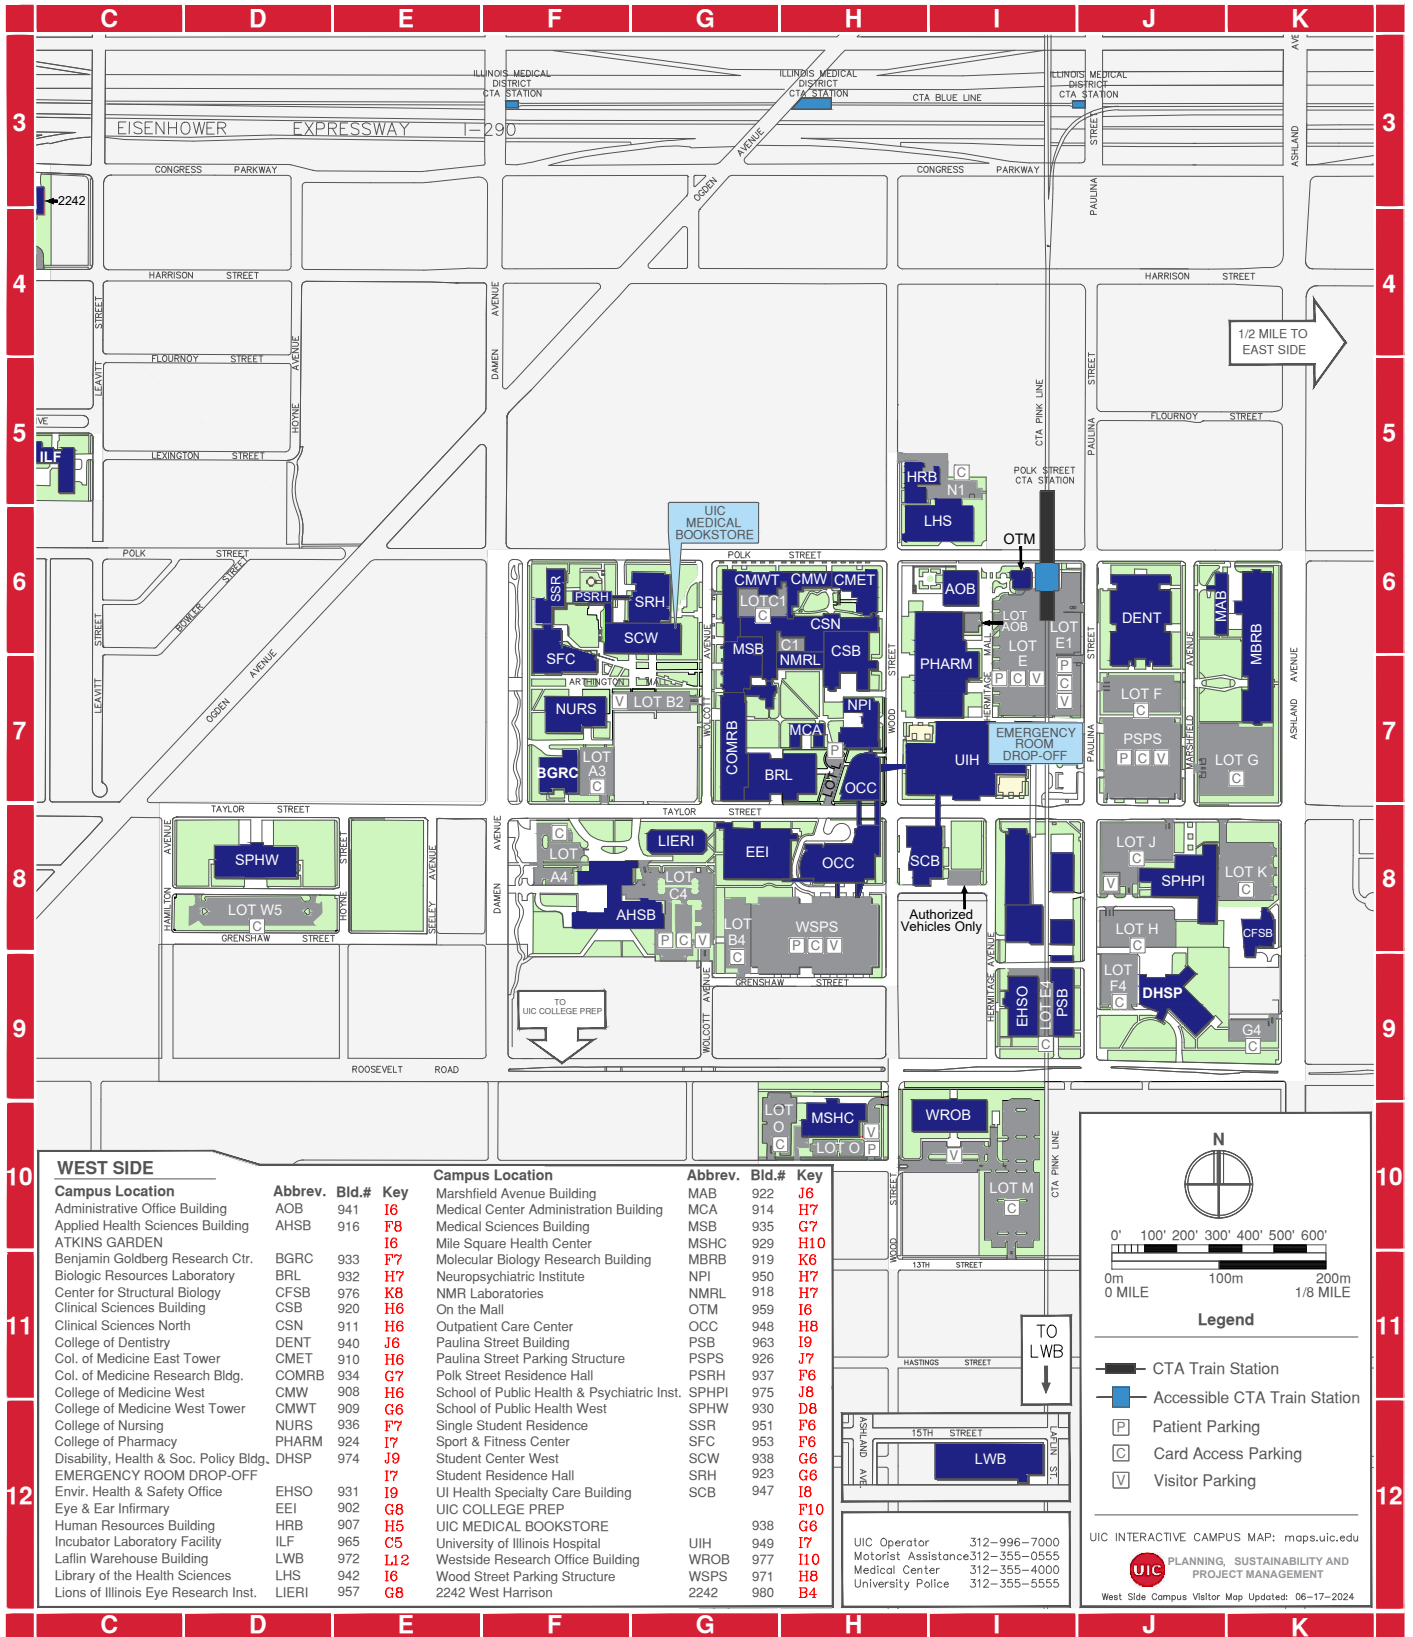

WEST SIDE VISITOR MAP

WEST SIDE

Campus Location	Abbrev.	Bld.#	Key	Campus Location	Abbrev.	Bld.#	Key
Administrative Office Building	AOB	941	I6	Marshfield Avenue Building	MAB	922	J6
Applied Health Sciences Building	AHSB	916	F8	Medical Center Administration Building	MCA	914	H7
ATKINS GARDEN			I6	Medical Sciences Building	MSB	935	G7
Benjamin Goldberg Research Ctr.	BGRC	933	F7	Mile Square Health Center	MSHC	929	H10
Biologic Resources Laboratory	BRL	932	H7	Molecular Biology Research Building	MBRB	919	K6
Center for Structural Biology	CFSB	976	K8	Neuropsychiatric Institute	NPI	950	H7
Clinical Sciences Building	CSB	920	H6	NMR Laboratories	NMRL	918	H7
Clinical Sciences North	CSN	911	H6	On the Mall	OTM	959	I6
College of Dentistry	DENT	940	J6	Outpatient Care Center	OCC	948	H8
Col. of Medicine East Tower	CMET	910	H6	Paulina Street Building	PSB	963	I9
Col. of Medicine Research Bldg.	COMRB	934	G7	Paulina Street Parking Structure	PSPS	926	J7
College of Medicine West	CMW	908	H6	Polk Street Residence Hall	PSRH	937	F6
College of Medicine West Tower	CMWT	909	G6	School of Public Health & Psychiatric Inst.	SPHPI	975	J8
College of Nursing	NURS	936	F7	School of Public Health West	SPHW	930	D8
College of Pharmacy	PHARM	924	I7	Single Student Residence	SSR	951	F6
Disability, Health & Soc. Policy Bldg.	DHSP	974	J9	Sport & Fitness Center	SFC	953	F6
EMERGENCY ROOM DROP-OFF			I7	Student Center West	SCW	938	G6
Envir. Health & Safety Office	EHSO	931	I9	Student Residence Hall	SRH	923	G6
Eye & Ear Infirmary	EI	902	G8	UI Health Specialty Care Building	SCB	947	I8
Human Resources Building	HRB	907	H5	UIC COLLEGE PREP			F10
Inubator Laboratory Facility	ILF	965	C5	UIC MEDICAL BOOKSTORE			G6
Lafin Warehouse Building	LWB	972	L12	University of Illinois Hospital	UIH	949	I7
Library of the Health Sciences	LHS	942	I6	Westside Research Office Building	WROB	971	H10
Lions of Illinois Eye Research Inst.	LIERI	957	G8	Wood Street Parking Structure	WSPS	971	H8
				2242 West Harrison		980	B4

N

0' 100' 200' 300' 400' 500' 600'
0m 100m 200m
0 MILE 1/8 MILE

Legend

- CTA Train Station
- Accessible CTA Train Station
- Patient Parking
- Card Access Parking
- Visitor Parking

UIC INTERACTIVE CAMPUS MAP: maps.uic.edu
UIC PLANNING, SUSTAINABILITY AND PROJECT MANAGEMENT
West Side Campus Visitor Map Updated: 06-17-2024